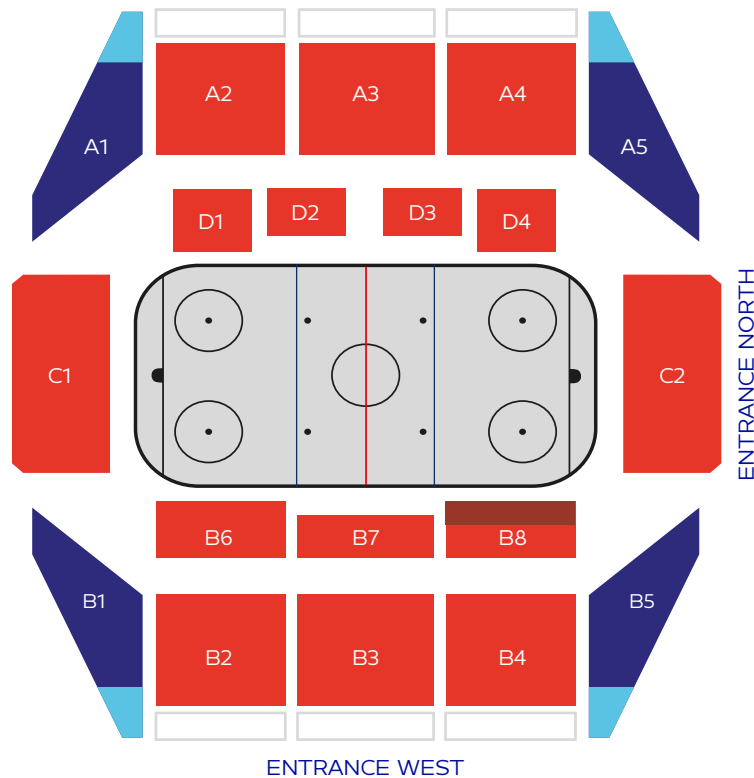

SEMI-FINALS - In case Czechia qualifies for the semi-finals, they will play the SF game in Prague at 14:20. If Czechia does not qualify for the semi-finals, the highest ranked team will play the SF game at 14:20.

ARENA OSTRAVA

Capacity: 9 400 Built: 1986 (Renovated: 2012)

HOW TO GET TO US:

Tram station:
Sport aréna

Car:
Ruská 3077/135
700 30 Ostrava-jih-Zábřeh
49°48'17.71"N 18°14'54.42"E

● 1. category ● 2. category ● 3. category ● accessible seats