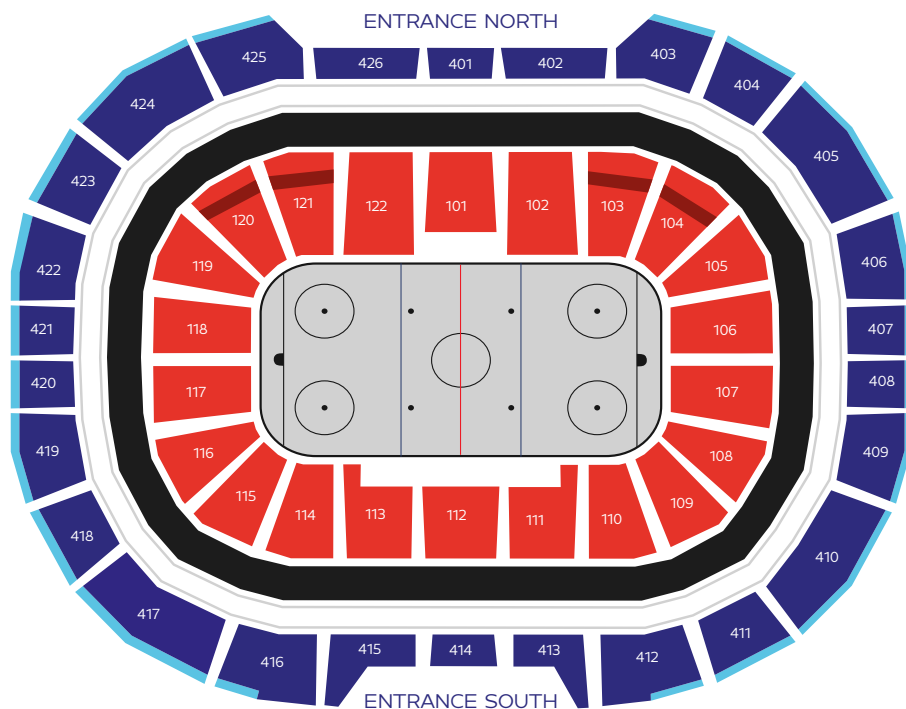

HOW TO GET TO US:

Metro line B - station:
Českomoravská

Tram Station:
Multiaréna Praha

Train Station:
Nádraží Libeň

Car:
Českomoravská 2345/17a
190 00 Prague 9

50° 06.191 E 14° 29.658

QUARTER-FINALS - In case Czechia qualifies for the quarter-finals, they will play the QF game in Prague at 20:20

SEMI-FINALS - In case Czechia qualifies for the semi-finals, they will play the SF game in Prague at 14:20. If Czechia does not qualify for the semi-finals, the highest ranked team will play the SF game at 14:20.